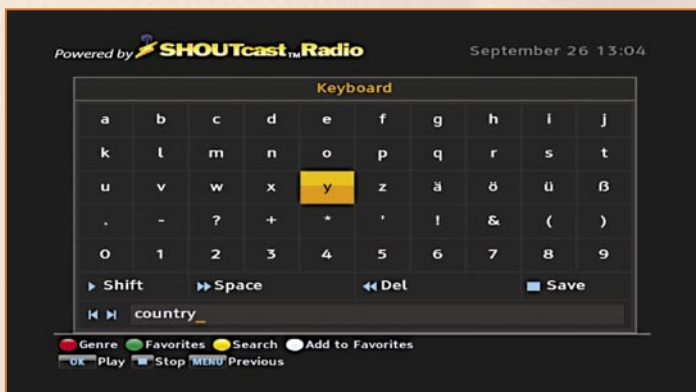

SHOUTcast - поиск музыки кантри |